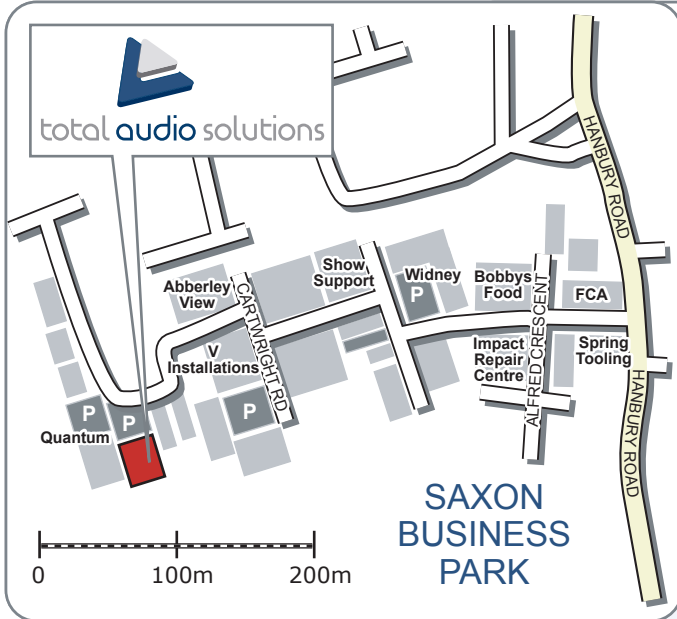

Travel Information

FROM M42 JUNCTION 1:

Exit the M42 at Junction 1 onto the A38 south towards Bromsgrove and Stoke Heath. As you go round the edge of Bromsgrove you'll come to a roundabout, with Morrisons on your left. Go straight on, up the hill and over another roundabout. About half a mile further on are some lights and a pub called the Hanbury Turn. Turn left in front of the pub towards Hanbury on the B4091. As you drive down the B4091 you will go down a hill, and then over a hump backed bridge. The road continues past the Harris business park. Total Audio is located on the SAXON business park, which is the next right (opposite the Harris Brush factory). Once you're on the estate, go straight ahead, across the road in front of you, and past "Bobby's Foods" on your right. At the junction go right, and then immediately left. You will pass four blue and grey warehouse buildings on your left, at the end of this road turn right and then immediately left. Follow this road for about 100m. Total Audio is unit with two large roller shutters and is to the left of the unit sign written 'Quantum'.